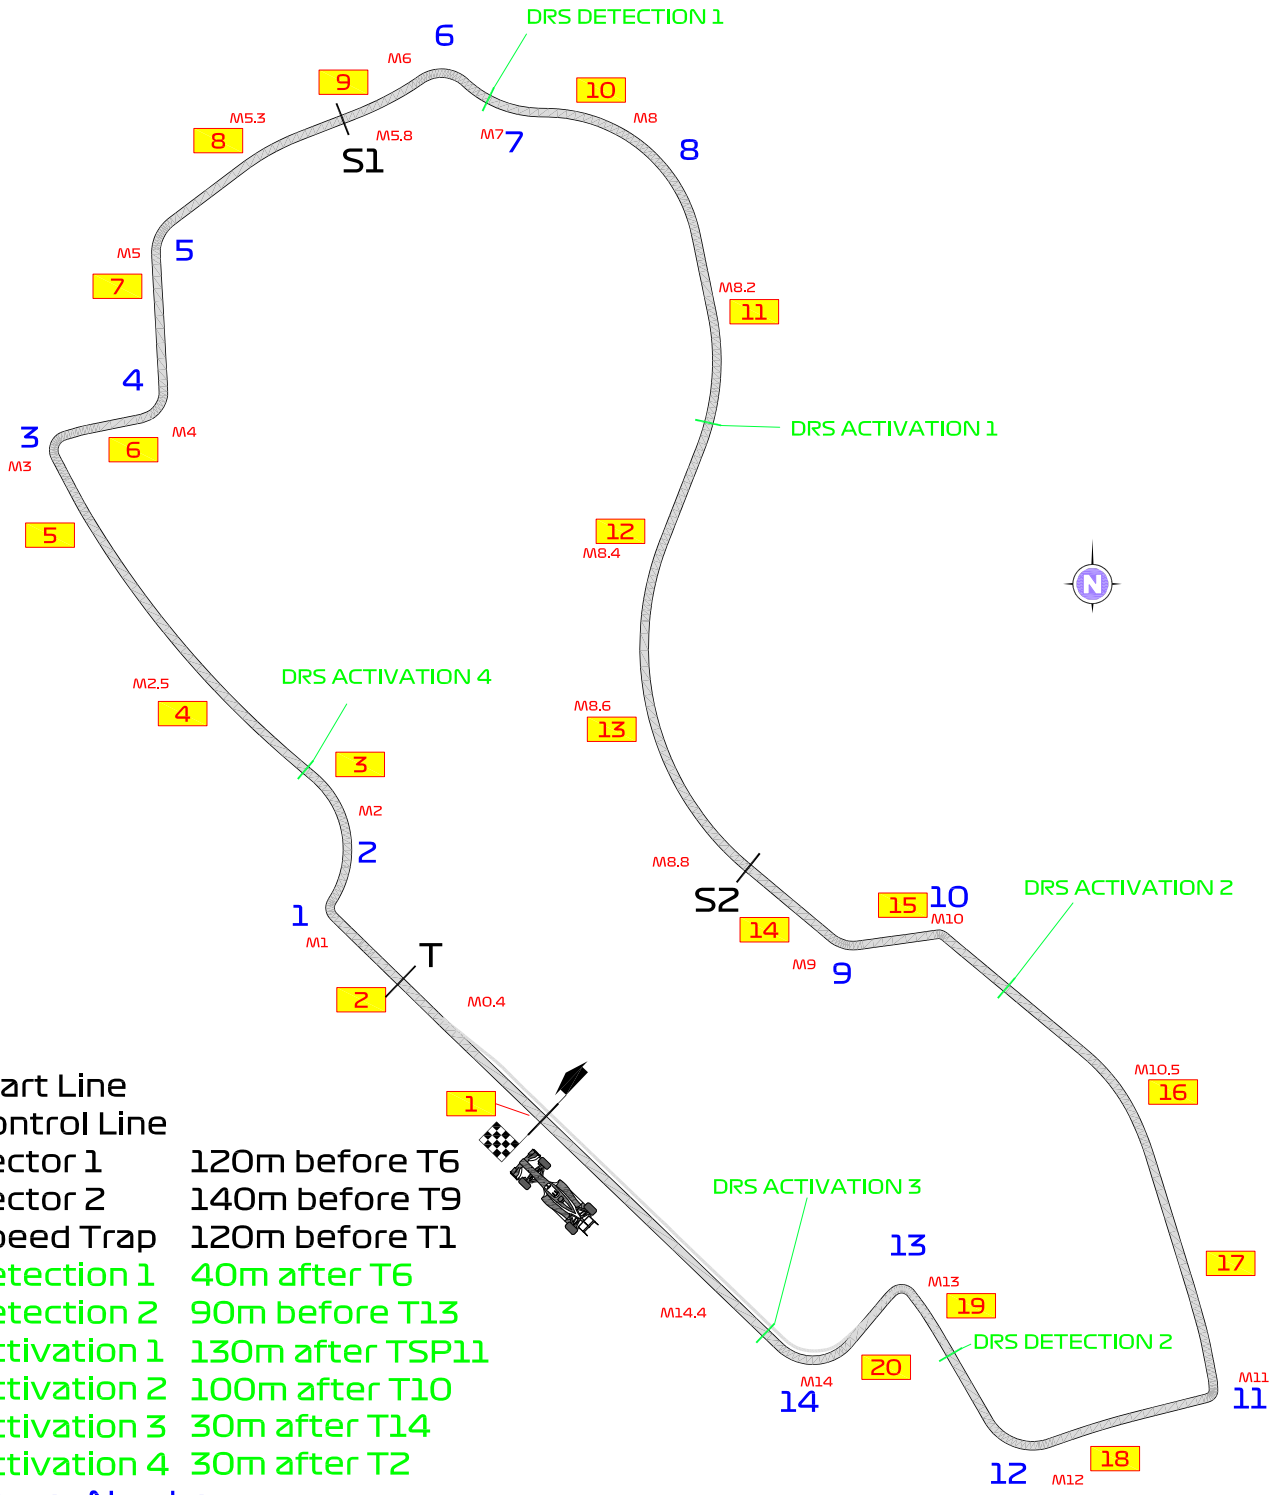

2024 MELBOURNE EVENT

21 - 24 March

From	The Stewards	Document	1
To	All Teams, All Officials	Date	21 March 2024
		Time	14:55

Title Circuit Map Melbourne 2024
Description Circuit Map Melbourne 2024
Enclosed AUSTRALIA_CIRCUIT_24 FIA.pdf

Mazen Al-Hilli

Dennis Dean

Bradley Tubb

The Stewards

FORMULA 1 ROLEX AUSTRALIAN GRAND PRIX 2024 - Melbourne

Circuit Map

- Start Line
- Control Line
- S1** Sector 1 120m before T6
- S2** Sector 2 140m before T9
- T** Speed Trap 120m before T1
- DRS** Detection 1 40m after T6
- DRS** Detection 2 90m before T13
- DRS** Activation 1 130m after TSP11
- DRS** Activation 2 100m after T10
- DRS** Activation 3 30m after T14
- DRS** Activation 4 30m after T2
- 15** Corner Numbers
- M22** Marshal Post
- 22** FIA Marshal Light No.

Circuit Centreline Length = 5.278km